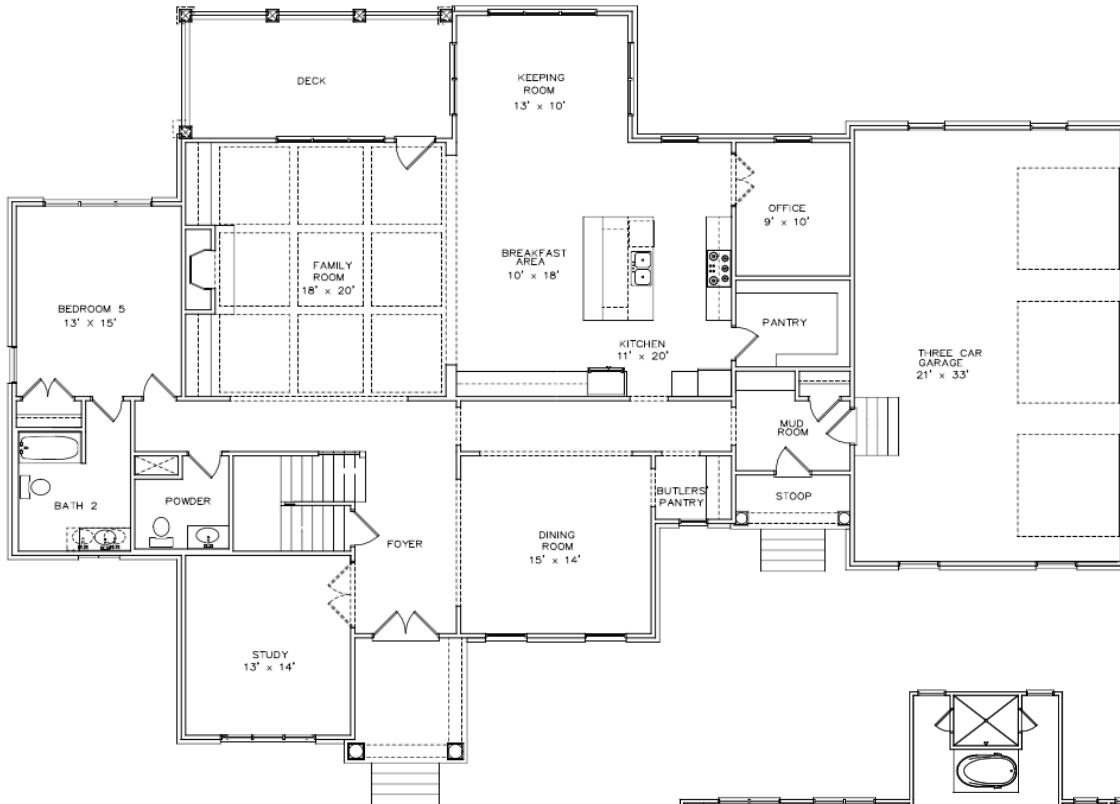

THE ENCLAVE

— AT —
THE MANOR
GOLF & COUNTRY CLUB

HARDWICK Ae
4,660+ Square Feet
5 Bed | 4.5 Bath

Second Floor