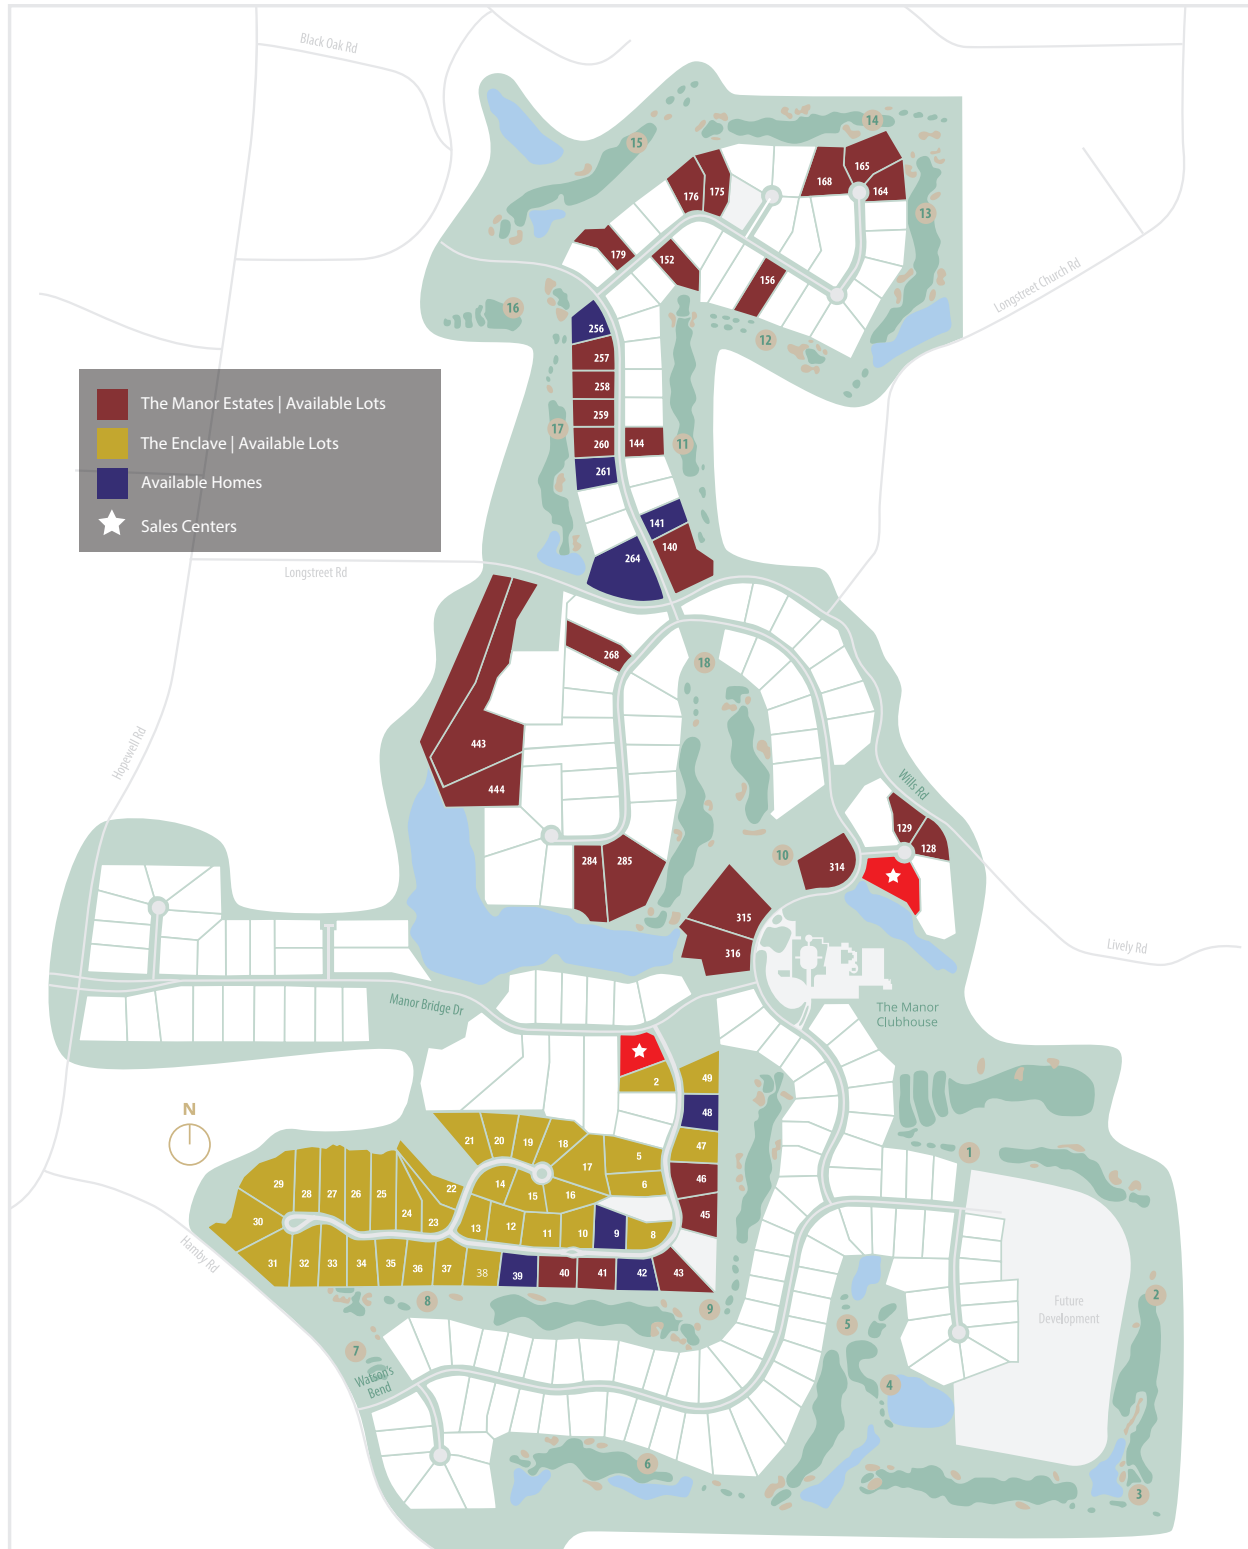

# The Manor Golf & Country Club

David Whitfield & Carol Dick  
770.521.6000  
15967 Manor Club Drive  
Milton, GA 30004

THE MANOR

GOLF & COUNTRY CLUB

[www.themanorhomes.com](http://www.themanorhomes.com)

Susi O'Connor  
404-341-7423  
1033 Summit View Lane  
Milton, GA 30004