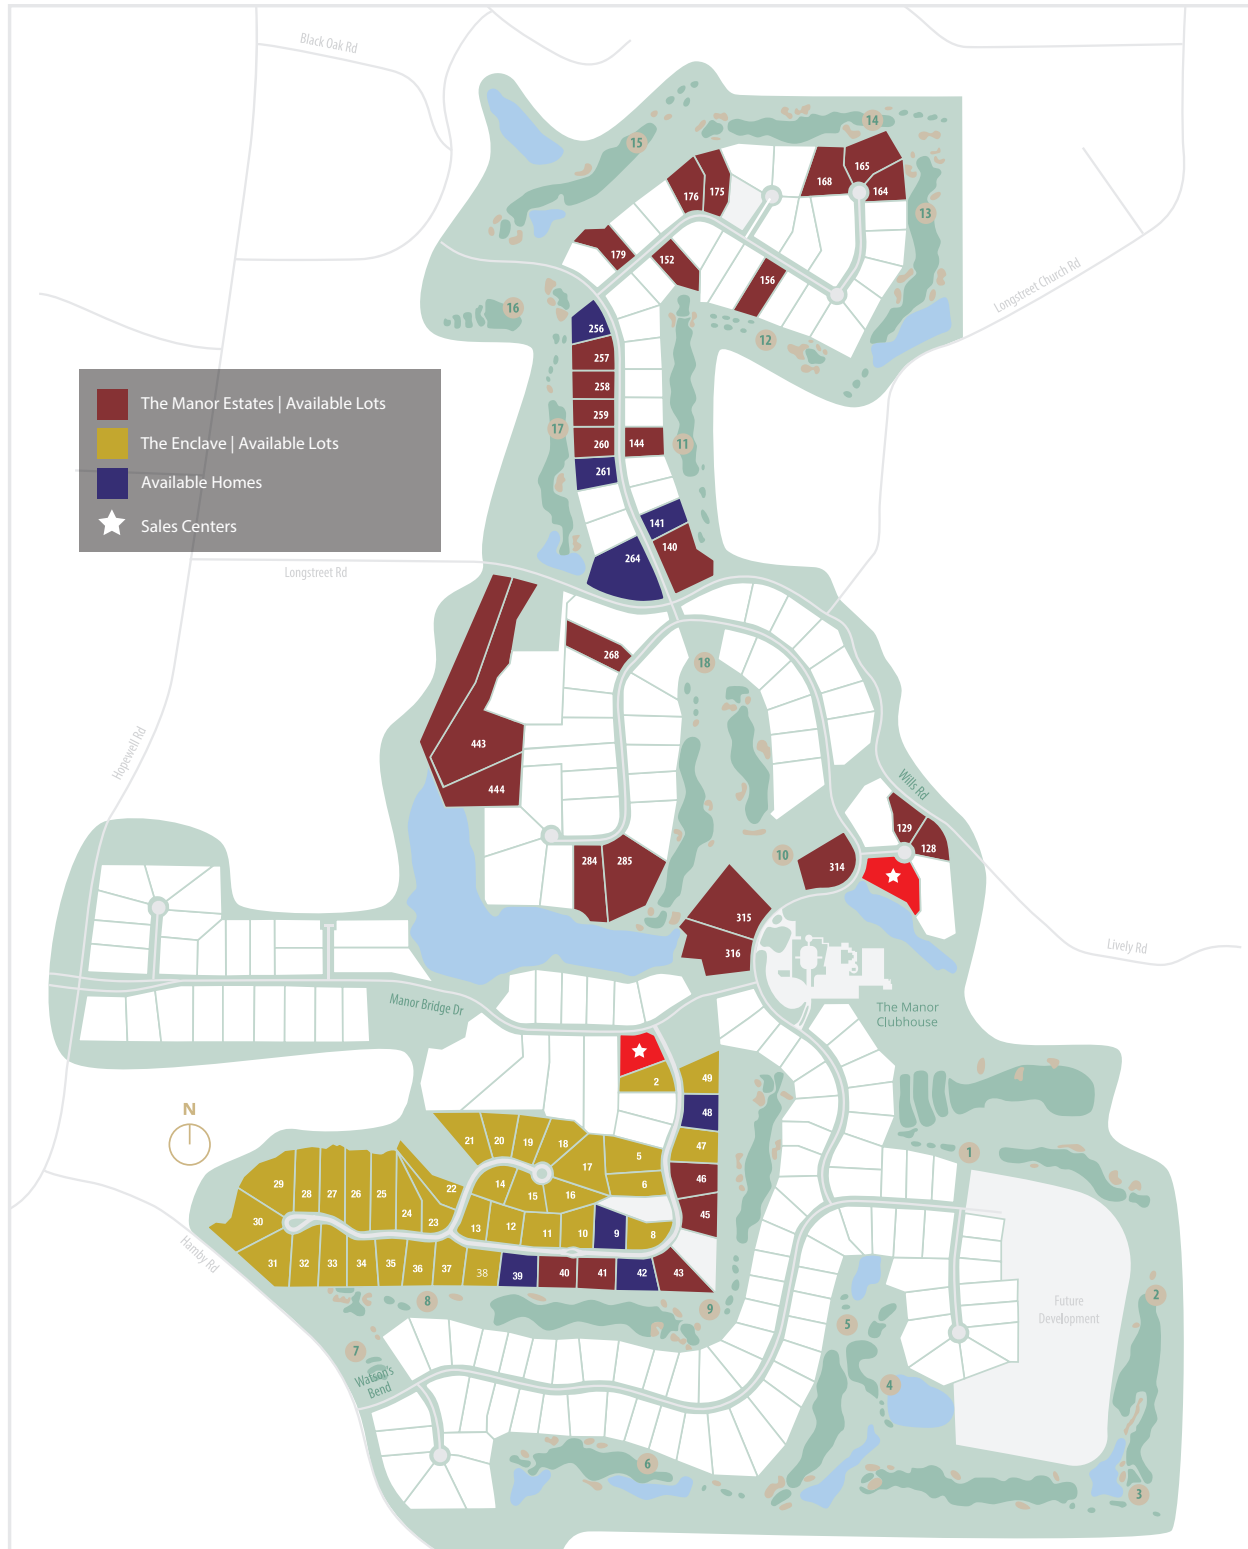

The Manor Golf & Country Club

David Whitfield & Carol Dick
770.521.6000
15967 Manor Club Drive
Milton, GA 30004

THE MANOR

GOLF & COUNTRY CLUB

www.themanorhomes.com

Susi O'Connor
404-341-7423
1033 Summit View Lane
Milton, GA 30004