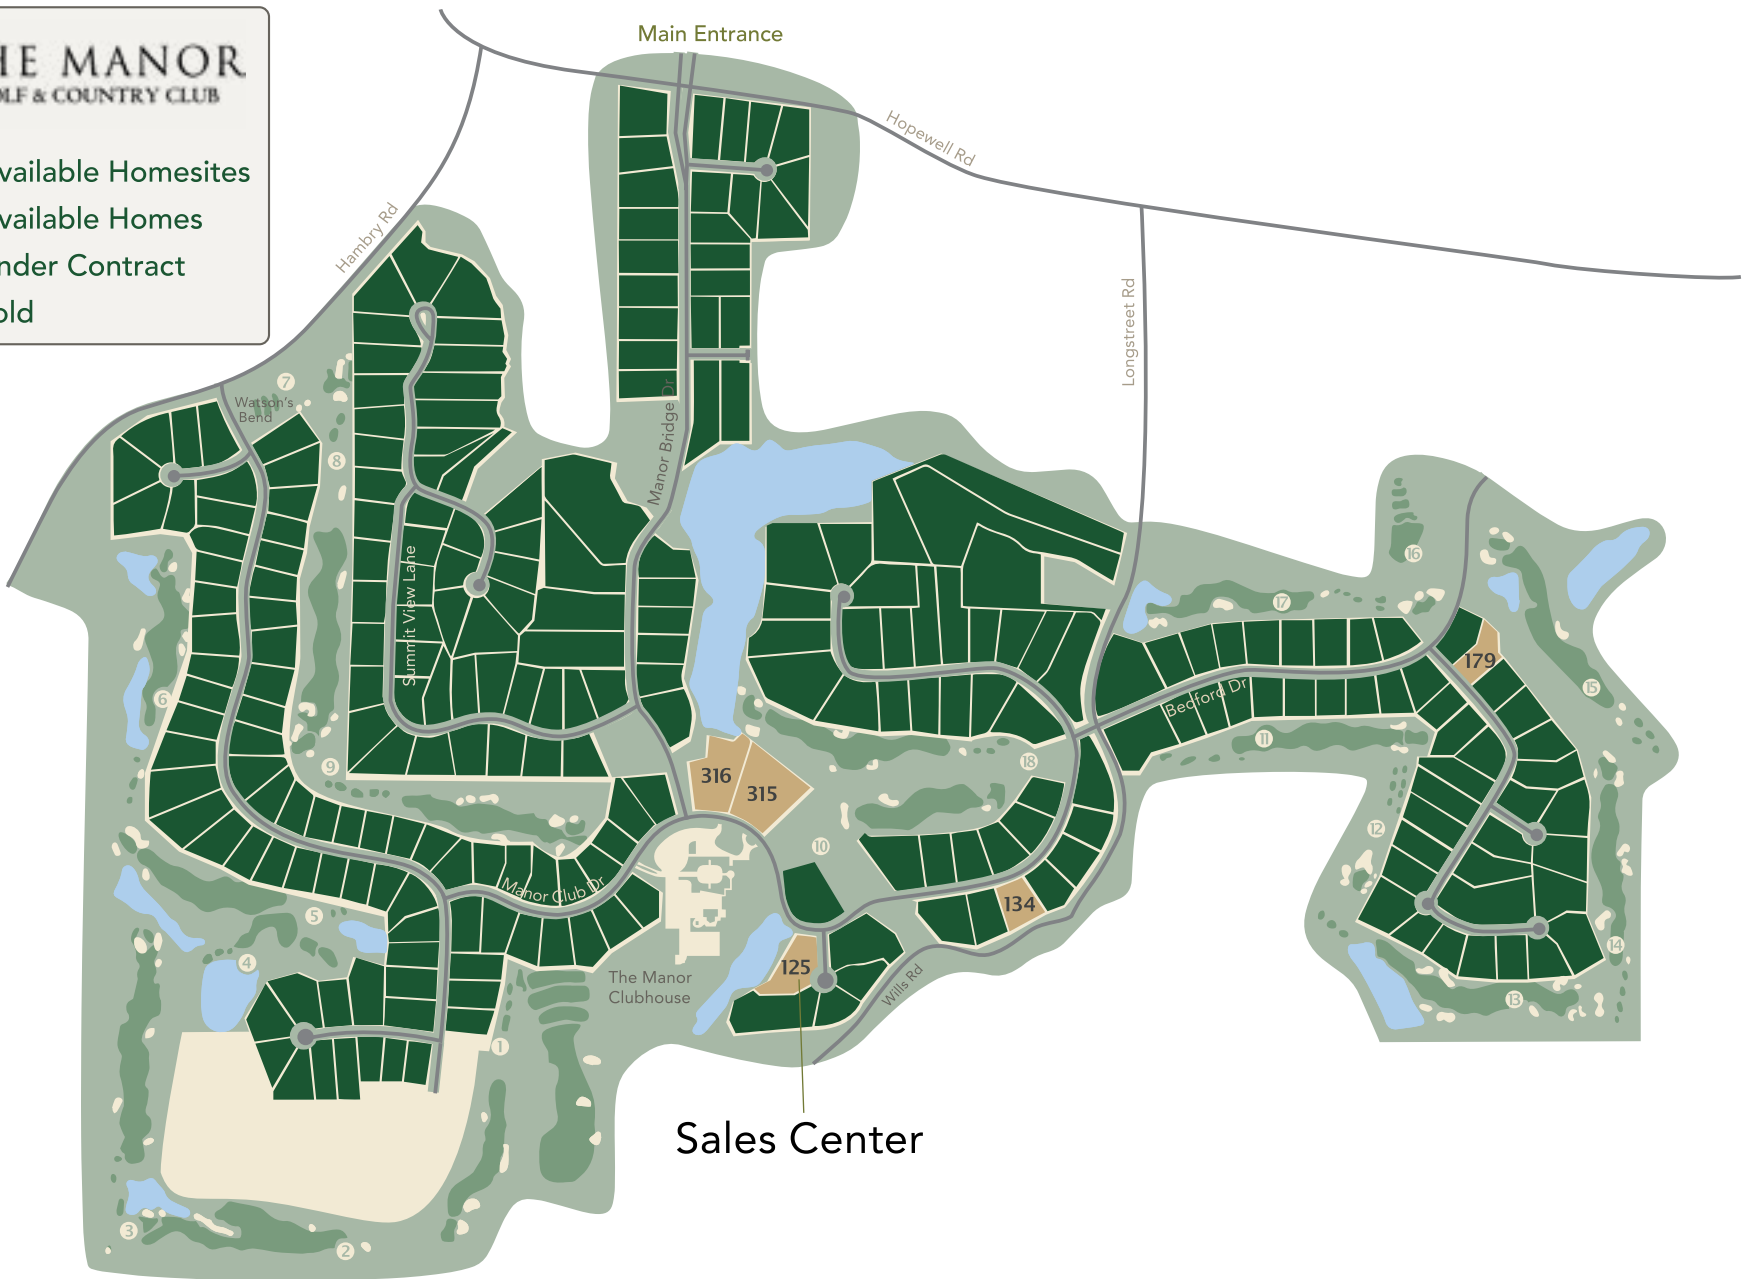

THE MANOR
GOLF & COUNTRY CLUB

- Available Homesites
- Available Homes
- Under Contract
- Sold

THEMANORHOMES.COM | LOUDERMILKHOMES.COM

15967 MANOR CLUB DRIVE, MILTON GA 30004

770-485-2600

All information is believed to be accurate but is not warranted and is subject to errors, omissions, changes or withdrawal without notice. ©2023 Loudermilk Homes. Equal Housing Opportunity.